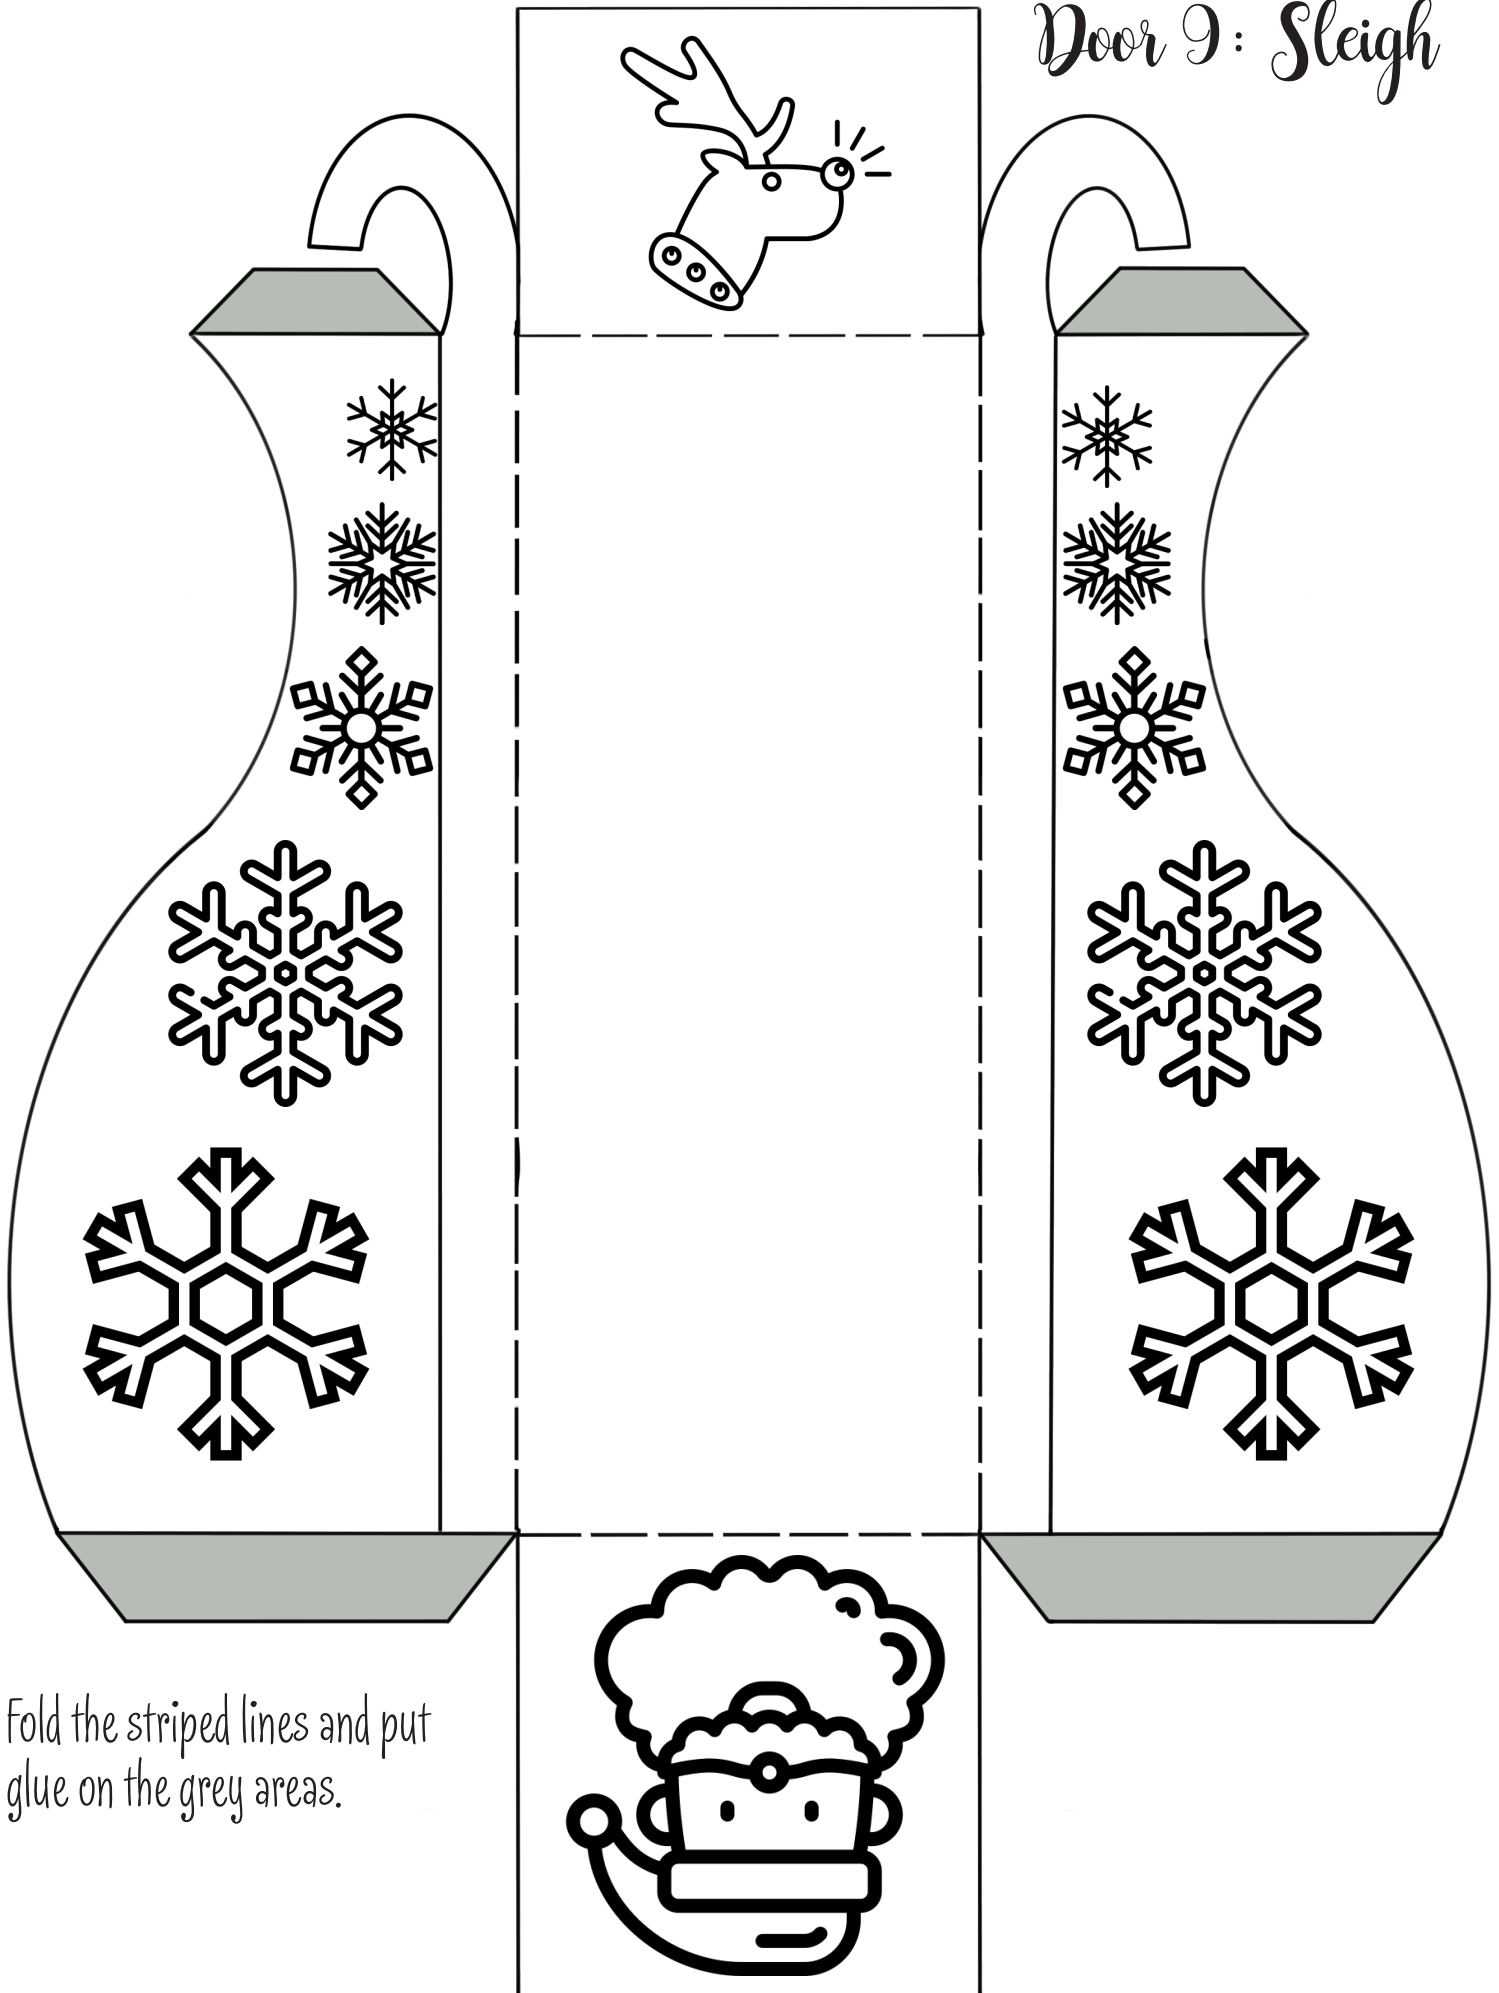

Advent Calendar 2020
Door 9: Sleigh

Fold the striped lines and put glue on the grey areas.